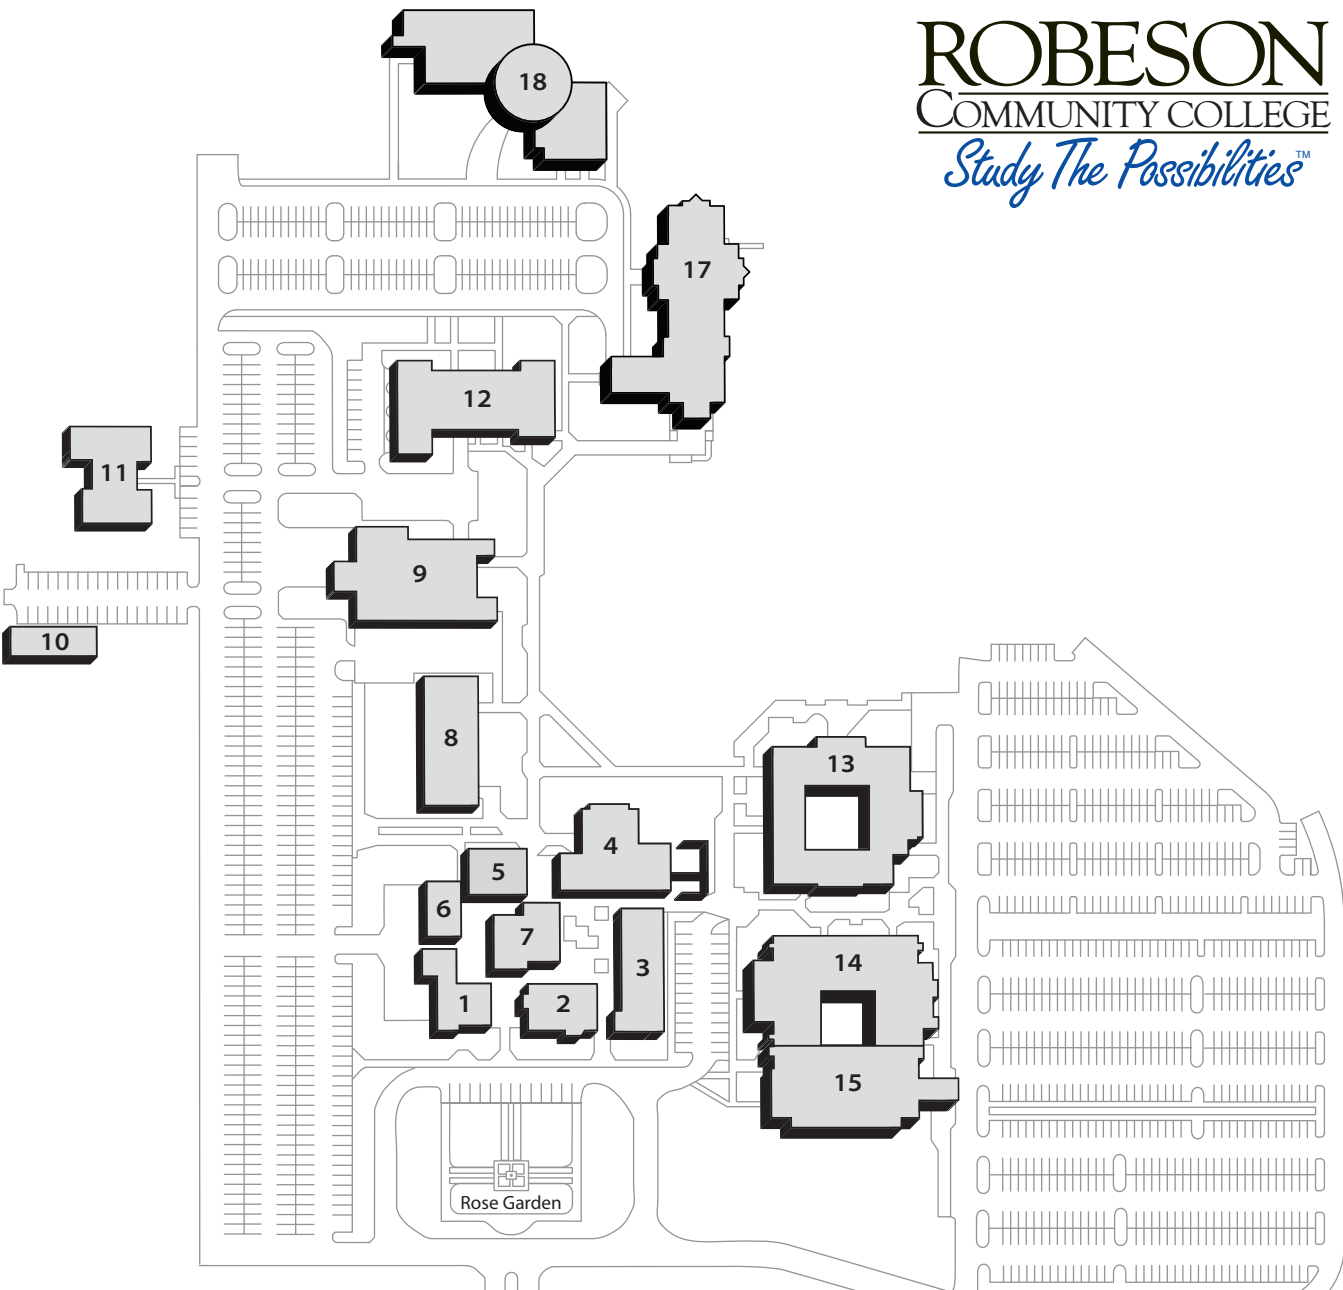

ROBESON COMMUNITY COLLEGE

Study The Possibilities™

Rose Garden

North ↯

RCC I-95
Exit #22

← St. Pauls

Lumberton & Interstate 95 →

Dawn Drive